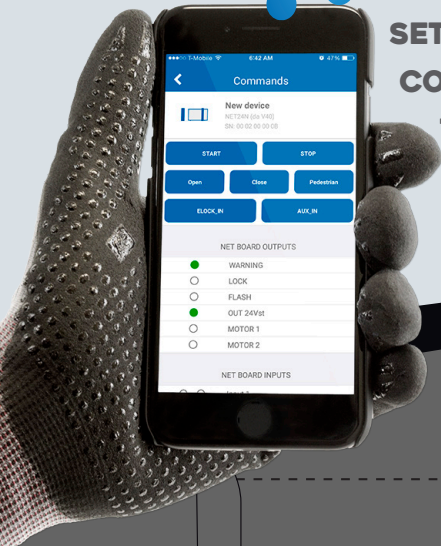

# NETLINK

SET PARAMETERS.  
CONNECT REMOTES.  
TROUBLESHOOT.

## POWER OPTIONS

- POWER AT THE GATE
- EXTERNAL TRANSFORMER
- SOLAR

AVAILABLE WITH  
MAGNETIC LIMIT SWITCH