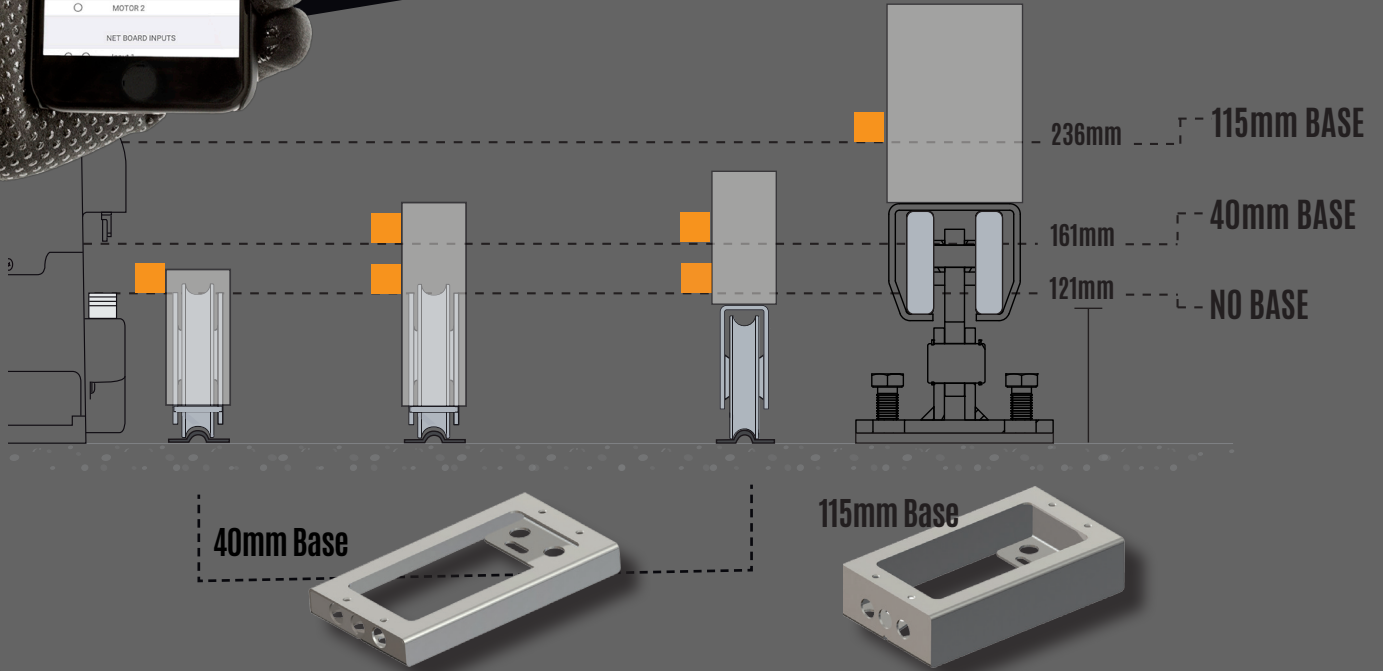

## POWER OPTIONS

- POWER AT THE GATE
- EXTERNAL TRANSFORMER
- SOLAR

AVAILABLE WITH  
MAGNETIC LIMIT SWITCH

## TECHNICAL

MOTOR		24V	230V
Motor Voltage	V	24 (DC)	230 (AC)
Motor Power	W	250	500
Duty Cycle	%	60	45
Opening Per Hour	8m gate	36	27
Opening Speed	m/min	15	12.5
Thrust Max.	N	450	900
Manufacturers Rating	kg	1000	1000
Protection Degree	IP	44	44
Dimensions (H-W-D)	mm	390-320-220	390-320-220
Motor Weight	kg	18	18
Working Temperature	°C	-20° + 50°	-20° + 50°